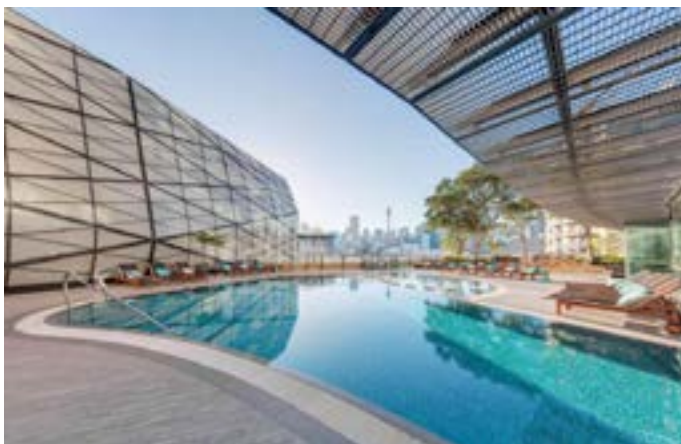

DOLTONE HOUSE

venue collection + catering

ACCOMMODATION

THE STAR GRAND HOTEL

15% off best available daily Best Flexible Rate.

Use special code **DOLTNSTAR**

P 1800 700 700

E starreservations@star.com.au

W www.star.com.au/sydney

Get ready to discover a world of luxe at The Star Grand Hotel. Think opulent furnishings, contemporary fine art and a resort-style indoor/outdoor pool and fitness centre – all with The Star’s unsurpassed dining, nightlife and entertainment and world-class retail on your doorstep.

Ideally located in Pyrmont surrounded by harbour views and Sydney skylines at The Star Grand you can take your pick from 309 luxuriously appointed deluxe rooms, suites and penthouses. Thoughtful details and flawless service leave you free to focus on the reason you are here – whether it’s for business, pleasure, or a bit of both.

The Star Grand Hotel Features:

Turbines Health Club

Heated indoor/outdoor swimming pool open year-round

The Executive Lounge